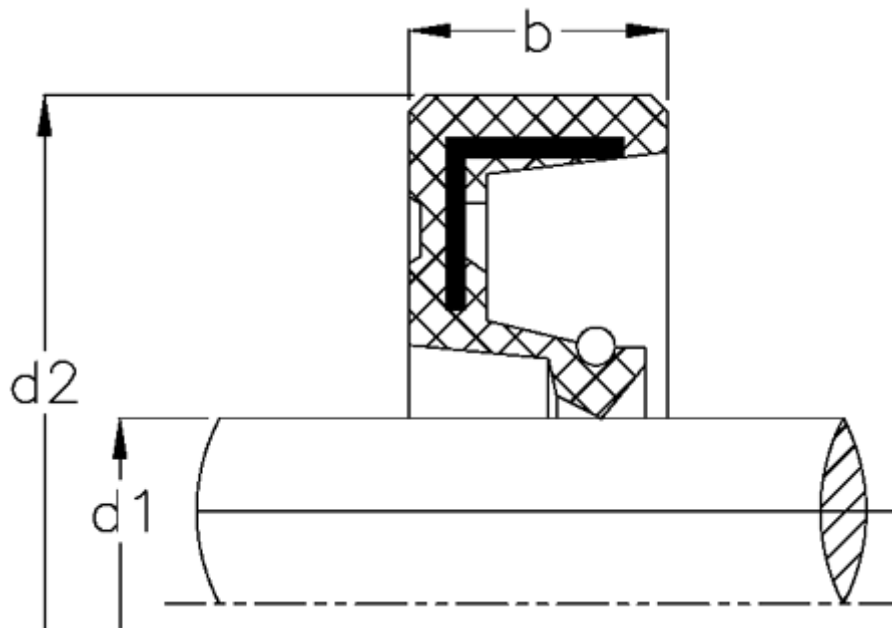

# Data Sheet

Article number: 170106500950100000

Description: KLEE Rotary shaft seal WA 6595/10  
NBR nitrile rubber, standard

## Measures

b = 10  
d1 = 65  
d2 = 95  
Material = NBR